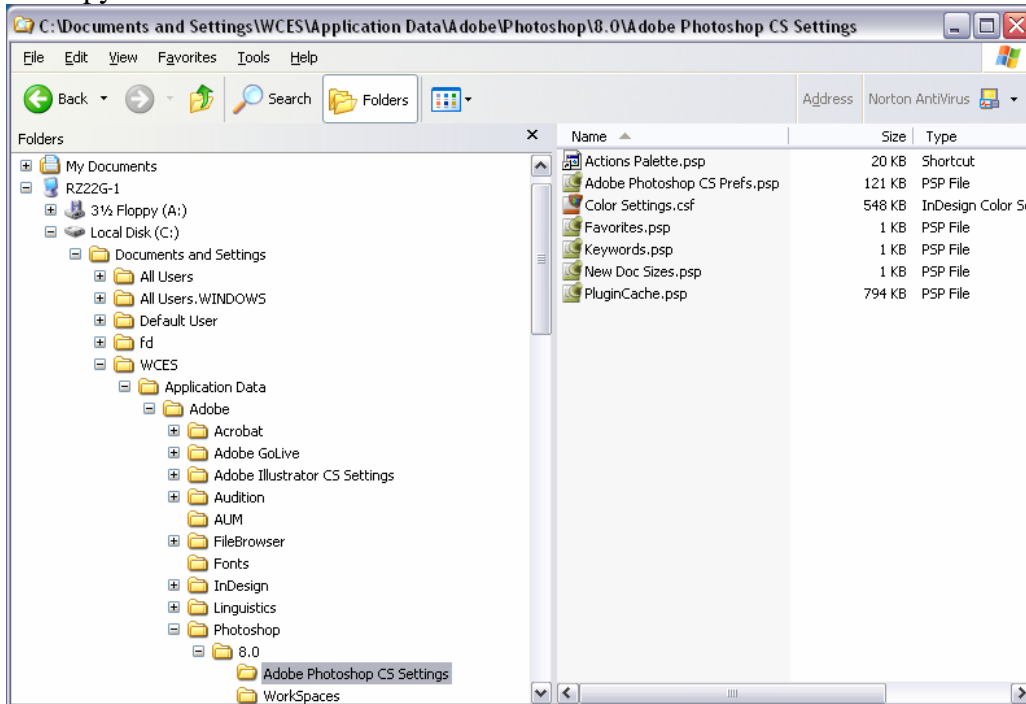

2. Copy Adobe Prefs to this location

Keyboard Shortcuts

1. Copy keyboard shortcuts and paste to this location (this folder is located where you installed Adobe Photoshop).