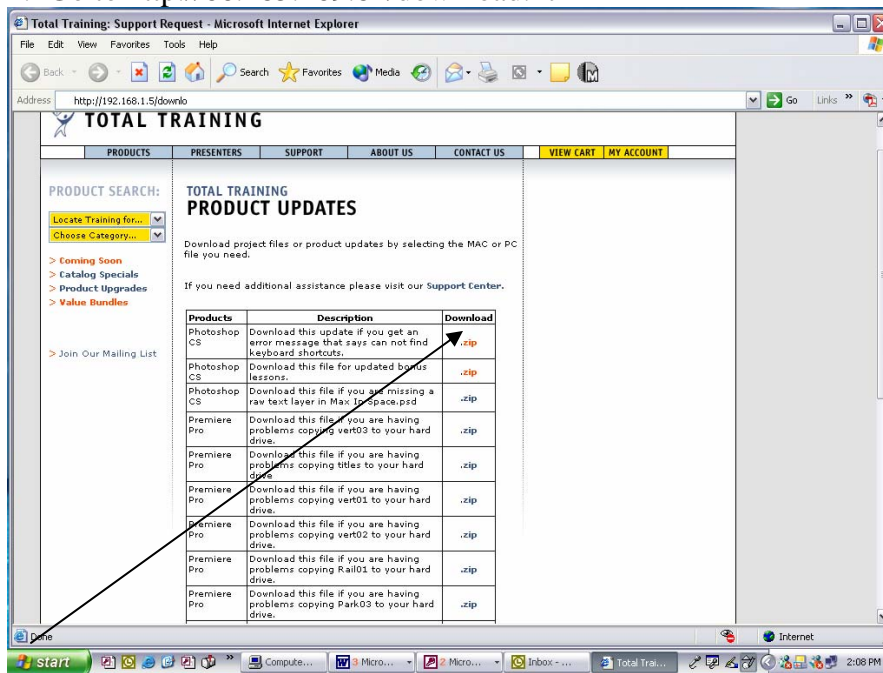

# Loading Deke's Prefs

1. Go to <http://66.185.169.82/download.html>

2. Download the first zip file under downloads. Place the zip file on your desktop. Extract the zip folder. Double click the exe. (If you installed Adobe Photoshop on a different drive letter you will have to copy the files manually. If you installed the training in the default location do the following.