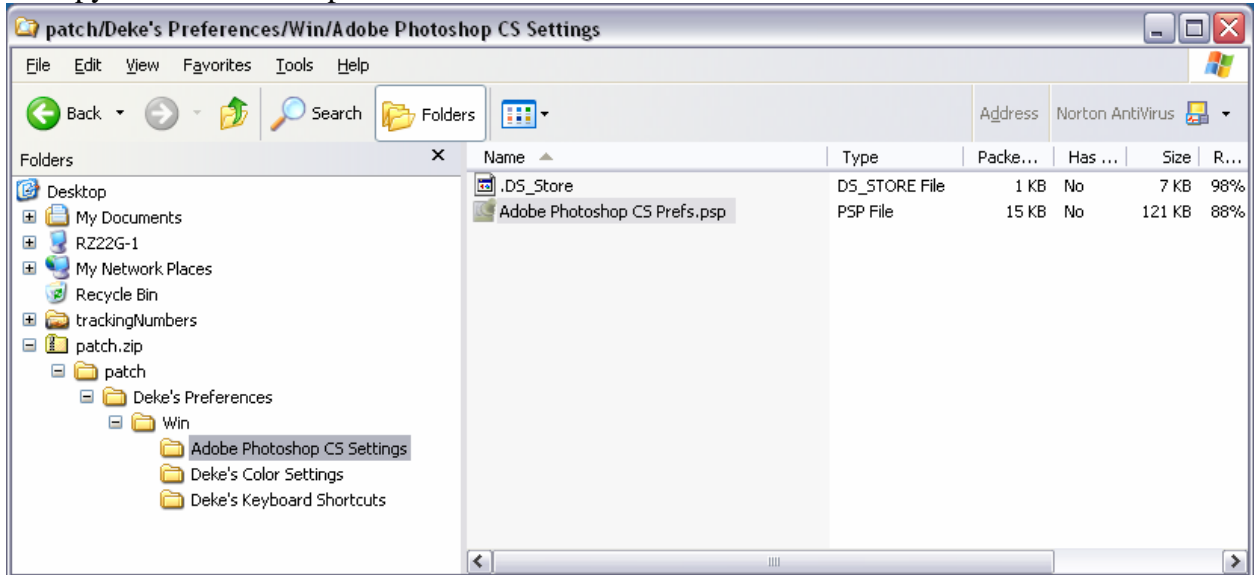

Manually save files

Deke's prefs

1. Copy Adobe Photoshop CS Prefs